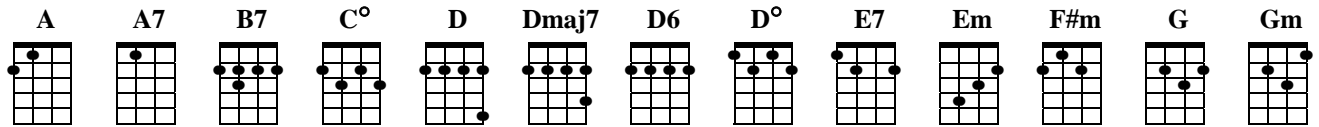

Jingle Bell Rock

released by Bobby Helms 1957, composed by Joseph Carleton Beale and James Ross Boothe

First notes: D-D-D Db-Db-Db B-Db-B-Gb

Key of D

Intro

Musical notation for the Intro, showing guitar strings (A, E, C, G) and fret numbers (9, 10, 12, 11, 7, 6, 4).

Verse 1

Chord progression and lyrics for Verse 1:
 | D// Dmaj7// | D6// F#m// | D6// C°// | Em// A7// |
 Jingle bell, jingle bell, jingle bell rock. Jingle bells swing and jingle bells ring.
 | Em// A7// | Em// A7// | Em | A7 |
 Snowing, and blowing up bushels of fun. Now the jingle hop has begun.

Bridge

Chord progression and lyrics for the Bridge:
 | G | D° | D | D |
 What a bright___ time, it's the right___ time___, to___ rock the night a - way._
 | E7 | E7 | A | A |
 Jingle bell___ time is a swell_ time_, to go glid-ing in a one-horse sleigh.

Go to Verse 2 for repeat.

Ending

Chord progression and lyrics for the Ending:
 | Em// A7// |
 That's the jingle bell,
 | Em// A7// |
 That's the jingle bell,
 | Em// A7// | D |
 That's the jingle bell, rock!_____