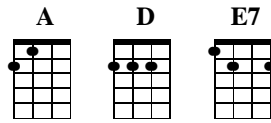

## Willie and the Hand Jive

by Johnny Otis, released in 1958, this arrangement recorded by Eric Clapton 1974

*Bo-Diddley Strum* (/1 (2)+ (+)4 | 6 7 |)

**Key A**

**Intro** | A | A | x12

### Verse 1

	A		A		A		A	
	I know a cat named		Way - Out Wil - lie,					
	A		A		A		A	
	Got a cool lit - tle chick		named Rock - in' Mil - lie					
	D		D		D		D	
	He can walk and stroll		and Suzy - Q					
	A		A		A		A	
	Do that cra - zy		hand jive too.					

### Verse 2

	A		A		A		A	
	Mom - ma, mom - ma		look at Un - cle Joe					
	A		A		A		A	
	Do - in' the hand jive		with sis - ter Flo.					
	D		D		D		D	
	Un - cle gave baby sis - ter		a dime.					
	A		A		A		A	
	Do the hand jive one		more time.					

### Verse 4

	A		A		A		A	
	Wil - lie and Mil - lie		got mar - ried last fall					
	A		A		A		A	
	They had lit - tle Wil - lie		Jun - ior and that ain't all.					
	D		D		D		D	
	The kid's got cra - zy		and it's plain to see					
	A		A		A		A	
	He's do - in' the hand jive		on TV					