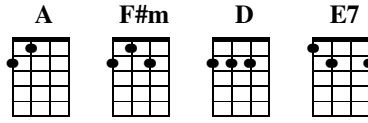

Stand By Me

by Ben E. King

Key of A

Intro | A | A | F#m | F#m | D | E7 | A | A

Verse | A | A | F#m | F#m | A | A

1. When the night has come and the land is dark and the
 2. If the sky that we look up-on should tumble and fall and the

A E C G | 4 7 | 9 4 7 | | 5 7 4 7 | 5 5 7 |

| D | E7 | A | A |

1. moon is the on - ly light we see, oh I
 2. moun - tains should crumble in - to the sea, I won't

A E C G | 4 5 4 | 7 5 7 7 | 5 | 4 7 |

| A | A | F#m | F#m |

A E C G | 7 5 5 4 | 7 4 7 | 5 | 9 7 12 11 |

Chorus | A | A | F#m | F#m

stand by me, stand - by me, oh

A E C G | 9 7 9 | | 5 7 | 5 4 |

| D | E7 | A | A |

stand, stand by me, stand by me.

A E C G | 5 | 4 7 5 | 4 7 5 |

Ending | A | A | F#m | F#m

stand by me, stand - by me, oh

A E C G | 9 7 9 | | 5 7 | 5 4 |

| D | E7 | A | A |

stand, stand by me, stand by me. When - ever I'm in trouble won't you

A E C G | 5 | 4 7 5 | 4 7 5 | 9 7 7 4 7 9 4 7 |