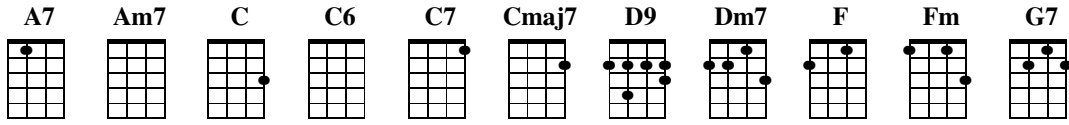

Exactly Like You

music by Jimmy McHugh, lyrics by Dorothy Fields, published 1930

Key of C

Intro | **Cmaj7** | **F#dim** | **G7** | **G7** |

Verse | **C** | **Cmaj7** | **Dm7** | **A7** |

I used to have a per-fect sweet - heart, not a real one, just a dream;

Ukulele tablature for the first line of the verse. The first staff shows fret numbers: 3 5 7 5 3 2 0 | 2 2 7 7 | 5 5 5 5 | 3. The second staff shows the melody with notes and rests.

Dm7 | **C** | **Dm7** | **G7** |

Chorus | **C6** | **C6** | **D9** | **D9** |

I know why I've wait - ed, know why I've been blue,

Ukulele tablature for the first line of the chorus. The first staff shows fret numbers: 7 7 5 5 | 3 3 | 7 7 5 5 | 3. The second staff shows the melody.

F | **Fm** | **C** | **C7** |

feel so grand_ I want to hand the world to you._ You seem to

Ukulele tablature for the fifth line of the chorus. The first staff shows fret numbers: 5 5 5 | 4 7 5 3 2 | 3 3 3 | 0 2 3. The second staff shows the melody.