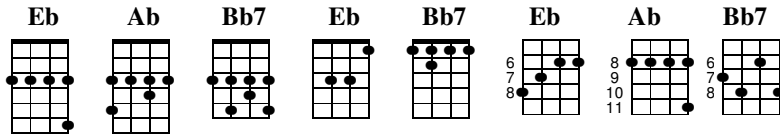

Jamaica Farewell

words and music by Irving Burgie, as performed by Harry Belafonte

Moderate Island Beat

Key of Eb

Intro | Eb | Ab | Bb7 | Eb |

Verse 1 | Eb | Ab | Bb7 | Eb |

Down the way where the nights are gay__ and the sun shines dai - ly on the moun-tain top,

Musical notation for the first line of Verse 1, including guitar-style fret numbers (6 6 6 6 6, 3 5 6 5 3, 6 6 4 4 4 4, 3 4 6) and a treble clef staff with notes.

I took a trip on a sai-ling ship__ and when I reached Ja - mai - ca I made a stop. But, I'm

Verse 2 | Eb | Ab | Bb7 | Eb |

Down at the mar - ket you can hear__ la - dies cry out, while on their heads they bear__,

Musical notation for the first line of Verse 2, including guitar-style fret numbers (6 6 6 6 6, 3 5 6 5 3, 6 6 4 4 4, 3 4 6) and a treble clef staff with notes.

Chorus 2x

Verse 3 | Eb | Ab | Bb7 | Eb |

Sounds of laugh - ter ev - 'ry - where, and the danc - ing girls, sway-ing to and fro.

Musical notation for the first line of Verse 3, including guitar-style fret numbers (6 6 6 6, 3 5 6 5 3, 6 6 4 4 4, 3 4 6) and a treble clef staff with notes.