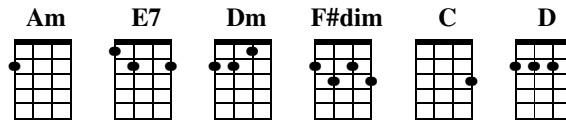

Summertime

by Gershwin, Du Bose, Heyward & Gershwin

Key of Am

Intro

| **Am//** **E7//** | **Am//** **E7//** | **Am//** **E7//** | **Am//** **E7//** | **Am**

Verse 1

| **Am** | **E7** | **Am** | **Am**

Sum – mer time _____ an’ the liv’ – in’ Is easy. _____

| **Dm** | **F#dim** | **E7** | **E7**

Fish are jump – in’, _____ an’ the cot – ton is high. _____

| **Am** | **E7** | **Am** | **Am**

Oh yo’ dad – dy’s rich, _____ an’ yo’ ma is good – look – in’ _____

| **C//** **Am//** | **D** | **Am** | **Am** | **Am** | **Am**

So hush lit – tle ba – by, don’ _____ yo’ _____ cry. _____

Verse 2

| **Am** | **E7** | **Am** | **Am**

One of these morn – in’s, You goin’ to rise _____ up sing – in’, _____

| **Dm** | **F#dim** | **E7** | **E7**

Then you’ll spread yo’ wings _____ an you’ll take _____ the sky. _____

| **Am** | **E7** | **Am** | **Am**

But till that morn – in’ _____ there’s a noth – in’ can harm _____ you, _____

| **C//** **Am//** | **D** | **Am** | **Am** | **Am** | **Am**