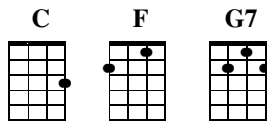

Cripple Creek

Key of C

Verse 1

| C | F// C// | C | G7// C// |
 Hey, I got a gal at the head of the creek, an' I'm goin' up t' see her, 'bout three times a week.
 | C | F// C// | C | G7// C// |
 Kisses on the mouth, jus' as sweet as any wine, wrap myself around her, like a sweet potato vine.

Chorus

| C | C | C | G7// C// |
 Goin' up Cripple Creek, goin' in a run. Goin' up Cripple Creek, t' have a little fun.
 | C | C | C | G7// C// |
 Goin' up Cripple Creek, goin' in a whirl. Goin' up Cripple Creek, t' see my girl.

Verse 2

| C | F// C// | C | G7// C// |
 I got a gal an' she loves me. She's as sweet as she can be.
 | C | F// C// | C | G7// C// |
 She's got eyes of baby blue, an' her love for me is true.

Chorus

Verse 3

| C | F// C// | C | G7// C// |
 Cripple Creek's wide an' Cripple Creek's deep, gonna wade ol' Cripple Creek 'fore I sleep.
 | C | F// C// | C | G7// C// |
 Roll my britches up to my knees, an' wade ol' Cripple Creek, when I please.