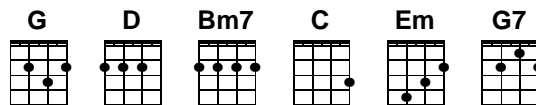

Wonderful Tonight by Eric Clapton

Key of G

Intro

G	Bm7	C	D	G	Bm7	C	D
5b 3	5 5b 3	0 5b 3	0 2 3 7	5 5b 3	5 5b 3	0 5b 3	0 2 3 7
							5

Verse 1

G	Bm7	C	D
It's late in the evening,	she's wondering what clothes to wear.		
G	Bm7	C	D
She puts on her make-up	and brushes her long blonde hair.		
C	D	G	Em
And then she asks me,	"Do I look al - right?".		
C	D	G	Bm7
And I say, "Yes, you look wonderful to - night".	(intro riff)	C	D

Verse 2

G	Bm7	C	D
We go to a party	and everyone turns to see		
G	Bm7	C	D
This beautiful lady	who's walking around with me		
C	D	G	Em
And then she asks me,	"Do you fee al - right?".		
C	D	G	G7
And I say, "Yes, I feel wonderful to - night".			

Bridge

C	D	G	Em
I feel wonderful be - cause I see the love light in your eyes.			
C	D	C	D/
And the wonder, of it all, is that you, just don't re - alize			
G	Bm7	C	D
How much I love you...	(intro riff)	G	Bm7

Verse 3

G	Bm7	C	D
It's time to go home now,	I've got an aching head		
G	Bm7	C	D
So I give her the car keys	and she helps me to bed		
C	D	G	Em
And then I tell her	as I turn out the light.		
C	D	G	Em
I say, "My darling, you were wonderful to - night".			