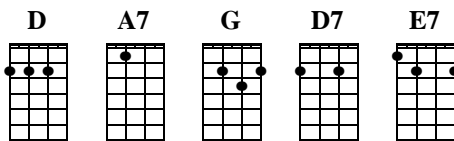

# Island Of Love

Blue Hawaii Movie Version

Key of D

Verse

**tremolo A7 D**  
Kauai, island of love

| **D** | **D** | **D** | **D** |

Lovely princess of the islands

| **A7** | **A7** | **D** | **D** |

Kauai, island of love

| **D** | **D** | **D** | **D** |

Listen, can't you hear her calling

| **A7** | **A7** | **D** | **D7** |

Aloha welcome my love

| **G** | **G** | **D** | **D**

Her palmtrees gently do the hula

Ending (movie only)

| **A7** | **A7** | **D** | **D** |

Kauai, island of love

Instrumental Solo (soundtrack only)

| **G** | **G** | **D** | **D** | **E7** | **E7** | **A7** | **A7** |

Ending (soundtrack only)