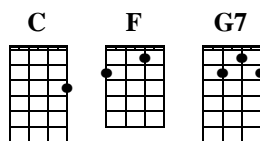

Ito Eats

Blue Hawaii Movie Version

Key of C

Calypso strum – 1 2+ +4

Intro

Ito eat like teeth are out of style. Ito eat like teeth are out of style.

| C | F// G7// | C | G7 |
Ito eat like teeth are out of sty - le, Ito eating all the while.

| C | G7// F// | C | G7 |
Eat. Ito eat all the night and the day.

| C | G7// F// | C | G7 |
Eat. Ito eat all the night and the day.

| C | F | C | G7 |
Ito is an eat- ing boy. He never get enough from fish and poi.

| C | F | C/ | (G7///) C/ |
He eat everything, he don't care what. He even eat the shell from the coconut.

| C | G7// F// | C | G7 |
Eat. Ito eat all the night and the day.

| C | G7// F// | C | G7 |
Eat. Ito eat all the night and the day.

Spoken

Hey, Ito eat little faster. (drums)

Ito, little slower. (drums)

| C | F// G7// |
Ito eat like teeth are out of style,

| C | F// G7// |
Ito eat like teeth are out of style,

| C | F// G7/ |
Ito eat like teeth are out of style.