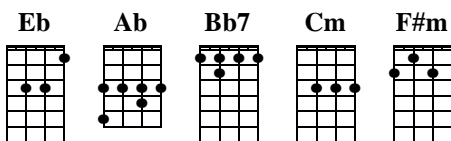

Ku-U-I-Po

Blue Hawaii Movie Version

Key of Eb**Intro**| **Eb** | **Ab** | **Bb7** | **Eb** /**Chorus**

| **Eb** | **Cm** | **Eb** | **Cm** |
 Ku-u-i-po I love you more today, more today than yesterday.
 | **Eb** | **Ab** | **Bb7** | **F#m/ Eb///** |
 But I love you less today, less than I will to - mor - row

Verse 1

| **Eb** | **Ab** | **Bb7** | **Eb** |
 See the sweet Hawaiian rose... See it blossom, see it grow.
 | **Eb** | **Ab** | **Bb7** | **Eb** |
 That's the story of our love.. Ever since we said hel - lo.

Ending (only on soundtrack)

| **Eb** | **Ab** | **Bb7** | **F#m/ Eb///** |
 Ku-u-i-po Ku-u-i-po You're my Hawaiian sweet - heart
 | **Eb** | **Ab** | **Bb7** | **F#m/ Eb/** |
 Ku-u-i-po Ku-u-i-po You're my Hawaiian sweet - heart