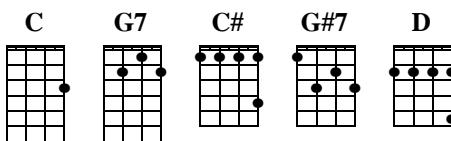

# No More

Latin strum – 1 2+ +4+ Blue Hawaii Soundtrack Version (skip verse 2 for movie)

Key of C

*Intro*

| C | C |

*Verse 1*

| C | C | C | G7 | G7  
 No more... do I see the starlight caress your hair,  
 | G7 | G7 | G7 | C | C |  
 No more... feel the tender kisses we used to share  
 | C | C | G7 | G7  
 I close my eyes and clearly my heart remembers,  
 | G7 | G7 | C | C / |  
 A thousand good-byes could never put out the embers

*Chorus*

{NC} | C | C | G7 | G7  
 Darling I love you so... and my heart forever  
 | G7 | G7 | C | C / |  
 Will belong to the memory of the love that we knew before  
 {NC} | C | C | G7 | G7  
 Please come back to my arms... we belong to - gether  
 | G7 | G7 | C | C / |  
 Come to me... let's be sweethearts again and then let us part no more.  
 | C# | C# |

*Verse 2 (only on soundtrack)*

| C# | C# | C# | G#7 | G#7  
 No more... do I feel the touch of your hand on mine  
 | G#7 | G#7 | G#7 | C# | C# |  
 No more... see the lovelight making your dark eyes shine  
 | C# | C# | G#7 | G#7 |  
 Oh how I wish I never had caused you sorrow.  
 | G#7 | G#7 | C# | C# / |  
 But don't ever say for us there is no to - morrow.

*Chorus*

{NC} | C# | C# | G#7 | G#7  
 Darling I love you so... and my heart forever  
 | G#7 | G#7 | C# | C# / |  
 Will belong to the memory of the love that we knew before  
 {NC} | C# | C# | G#7 / |  
 Please come back to my arms... we belong to - gether  
 {NC} | G#7 | G#7 | C# |  
 Come to me... let's be sweethearts again and then let us part no more.  
 | D | G#7 | C# / / / |