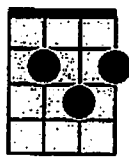

San Francisco Bay Blues

By Jessie Fuller

C

F

C7

A

D7

G

G7

E7

An easy way to play the optional
C → B → B_b → A

Start with this C chord

Slide down one fret to get to this B

Slide down one more to get to this B_b

And again to get to this A

C F C C7
I got the blues when my baby left me by the San Francisco Bay